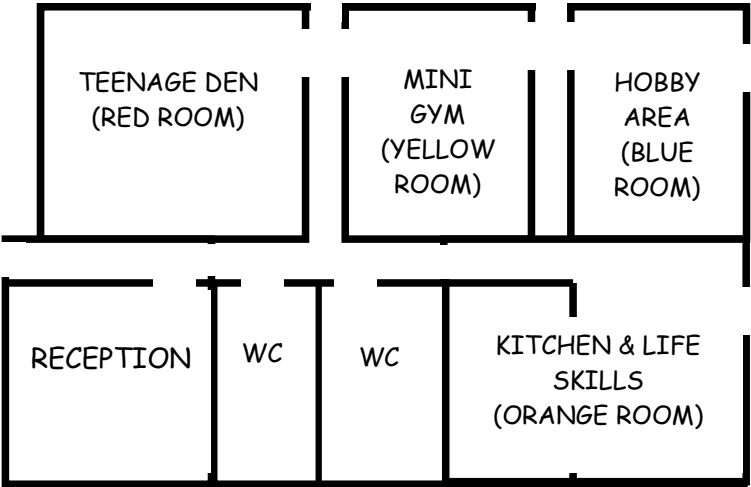

Music Room

FIRE ASSEMBLY POINT
(on the field)

MAIN GATE

Thomley Site Map

BIKE SHED

BACK GATE